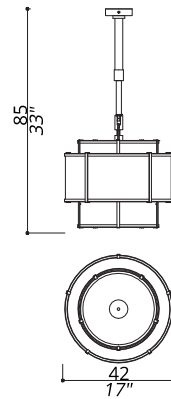

NOTES

Dimensions are expressed in centimetres, if not otherwise specified.
The total height of any chandelier includes body of chandelier plus ceiling box fixture; 50cm of chain/steel wire will be supplied free of charge.
All products may be customized subject to prior consulting with our technical department; please send your request to info@officina-luce.it.
Officina Luce (Registered brand of ISSARCH srl) reserves the right to change or delete, at any time and without prior warning, the technical specification of any model or the model itself, depending on technical and commercial requirements.