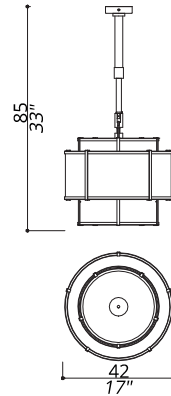

NEST COLLECTION Pendant

4113-GG-MR

4 LIGHTS TYPE E14
MAX 42W

3 shades composition

FINISH

Main structure and connection box in F_16 (polished light gold finish)

SHADE FABRIC

Shades in TS_31 (cream satin) and metal mesh in F_21 (copper finish).
White cotton light diffuser disc.

NOTES

Dimensions are expressed in centimetres, if not otherwise specified.
The total height of any chandelier includes body of chandelier plus ceiling box fixture; 50cm of chain/steel wire will be supplied free of charge.
All products may be customized subject to prior consulting with our technical department; please send your request to info@officina-luce.it.
Officina Luce (Registered brand of ISSARCH srl) reserves the right to change or delete, at any time and without prior warning, the technical specification of any model or the model itself, depending on technical and commercial requirements.